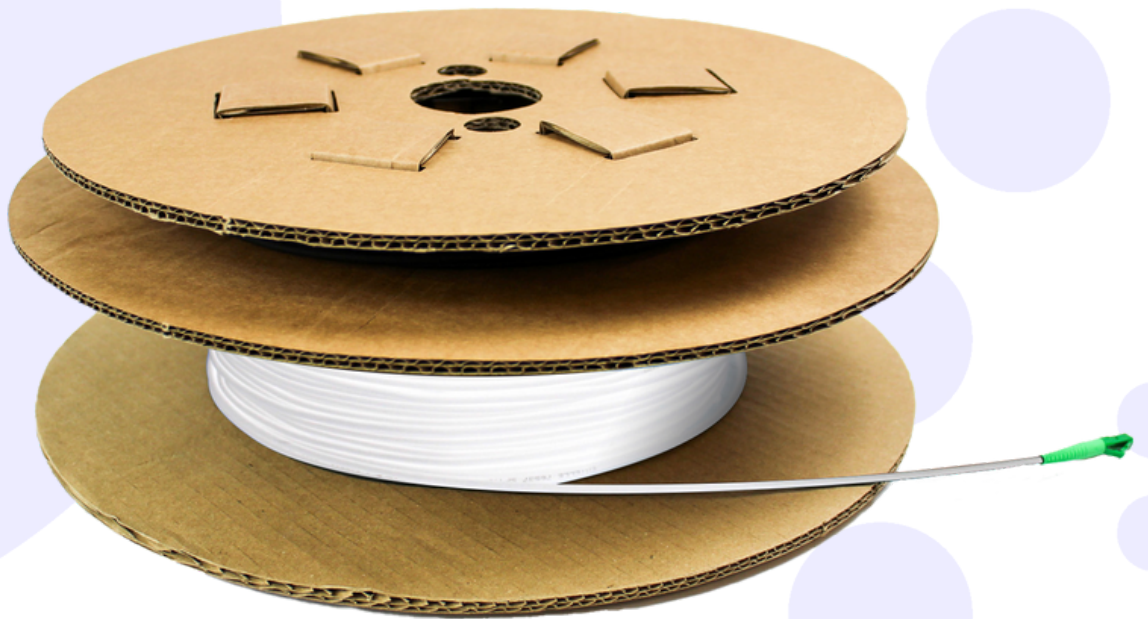

INDOOR DROP CABLES

2.2mm LSZH JACKET

Ultra lightweight fibre Drop Cables for indoor connection to the network

Low Smoke, Zero
Halogen Jacket

Indoor
Application

High Bend
Tolerance

Lightweight &
Compact

INDOOR DROP CABLES

2.2mm LSZH JACKET

Within a FTTH network, Drop Cables (leads) are used at the subscriber end, to connect a distribution point to the end users premises. Multiple cable types have been developed to deal with the various environmental factors found during installation, but are generally small diameter with low fibre counts. They are typically terminated at both ends for plug and play installation, or at one end only for splicing or field termination.

The 2.2mm LSZH Drop Cable is suitable for indoor installation from an ATB (Access Terminal Box) on the outside of the premises, to an ONT (Optical Network Termination), e.g. a household internet router. The use of G.657.A2 fibre allows greater flexibility with the routing of the fibre and allows clipping to the wall. The LSZH outer jacket has good fire rating properties and it conforms to CCA or DCA requirements.